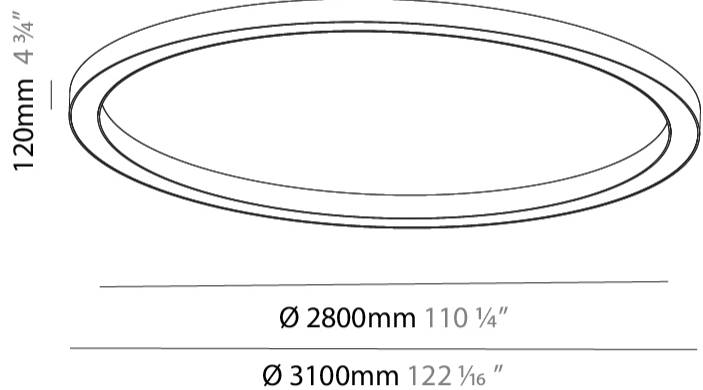

1. To build a product code in our configurator select the specify button on the base model # product page
2. To build a manual product code on this datasheet choose from the options listed below in blue font and add the suffix to the base model #

GENERAL

Series: Glorious
Subseries: Glorious
Brand: Prolicht
Division: Architectural
Mounting Type: Surface
Mounting Location: Ceiling
Subcategory: Ambient

PHYSICAL

Shape: Round
Diameter (mm): 3100
Diameter (in): 122 1/16
Height (mm): 120
Height (in): 4 3/4
Light Distribution: Direct
Weight (kg): 38.3
Weight (lbs): 84.26
Diffuser: PMMA - Opal
Fixture Finish: SSR / BKV / CWI / CRY / HAB / LAG / UFT / ITA / RUA / RUR / MIC / FTG / MYG / TWT / LOD / PUS / FRO / FUP / KIA / POP / BLS / SPG / MEY / GOH / GUM / CHC / COM / ABZ / JAG / OBR / MOS / ROR
Fixture Material: Aluminum

ELECTRICAL

Lamp Type: LED (Zhaga Standard)
Input Wattage (W): 160
Total Output Wattage (W): 128 / 102.4 (3500K)
Dimming: Non-Dimming / Phase Dimming (120Vac only) / 0-10V Dimming
Driver Included: Yes
Driver Location: Integrated
Driver Type: Constant Current - 120 / 277Vac
Driver Class: Class 2
Input Voltage (V): 120 - 277
Constant Current (MA): 350 / 800 (3500K)

LED

Color Temperature (°K): 3000 / 3500 / 4000
Max. Delivered Lumen (lm): 14770 / 15288 / 15600
CRI: >80 CRI
Efficiency (%): 65
Lamp Life (hrs): 50000

OPTICAL

RATINGS AND CERTIFICATIONS

Certified By: Certified for North American Standards
IP rating: IP20