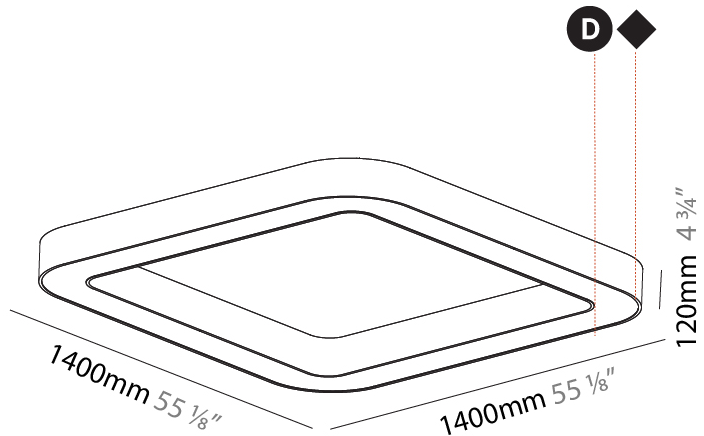

1. To build a product code in our configurator select the specify button on the base model # product page
2. To build a manual product code on this datasheet choose from the options listed below in blue font and add the suffix to the base model #

GENERAL

Series: Glorious
Subseries: Glorious Quantum
Brand: Prolicht
Division: Architectural
Mounting Type: Surface
Mounting Location: Ceiling

PHYSICAL

Length (mm): 1400
Length (in): 55 1/8
Width (mm): 1400
Width (in): 55 1/8
Height (mm): 120
Height (in): 4 3/4
Light Distribution: Direct
Weight (kg): 16.878
Weight (lbs): 37.13
Diffuser: PMMA - Opal or Micro-Prism
Fixture Finish: SSR / BKV / CWI / CRY / HAB / LAG / UFT / ITA / RUA / RUR / MIC / FTG / MYG / TWT / LOD / PUS / FRO / FUP / KIA / POP / BLS / SPG / MEY / GOH / GUM / CHC / COM / ABZ / JAG / OBR / MOS / ROR
Fixture Material: Aluminum

ELECTRICAL

Lamp Type: LED (Zhaga Standard)
Input Wattage (W): 80
Total Output Wattage (W): 64 / 51.2 (3500K)
Dimming: Non-Dimming / Phase Dimming (120Vac only) / 0-10V Dimming
Driver Included: Yes
Driver Location: Integrated
Driver Type: Constant Current - 120 / 277Vac
Driver Class: Class 2
Input Voltage (V): 120 - 277
Constant Current (MA): 350 / 800 (3500K)

LED

Color Temperature (°K): 3000 / 3500 / 4000
Max. Delivered Lumen (lm): 7380 / 7644 / 7800
CRI: >80 CRI
Efficiency (%): 65
Lamp Life (hrs): 50000

OPTICAL

RATINGS AND CERTIFICATIONS

Certified By: Certified for North American Standards
IP rating: IP20